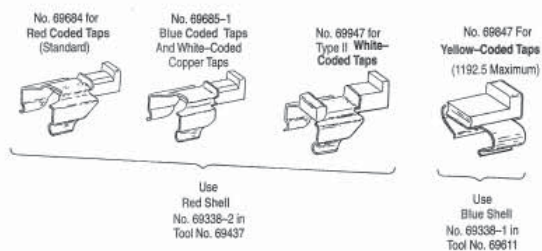

69947 & 69685-1
Clips (Incl. w/ 69437)