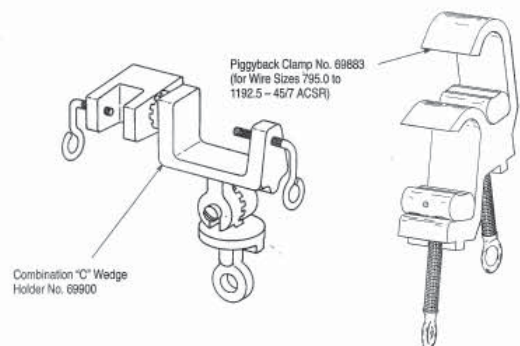

HOT STICK KIT