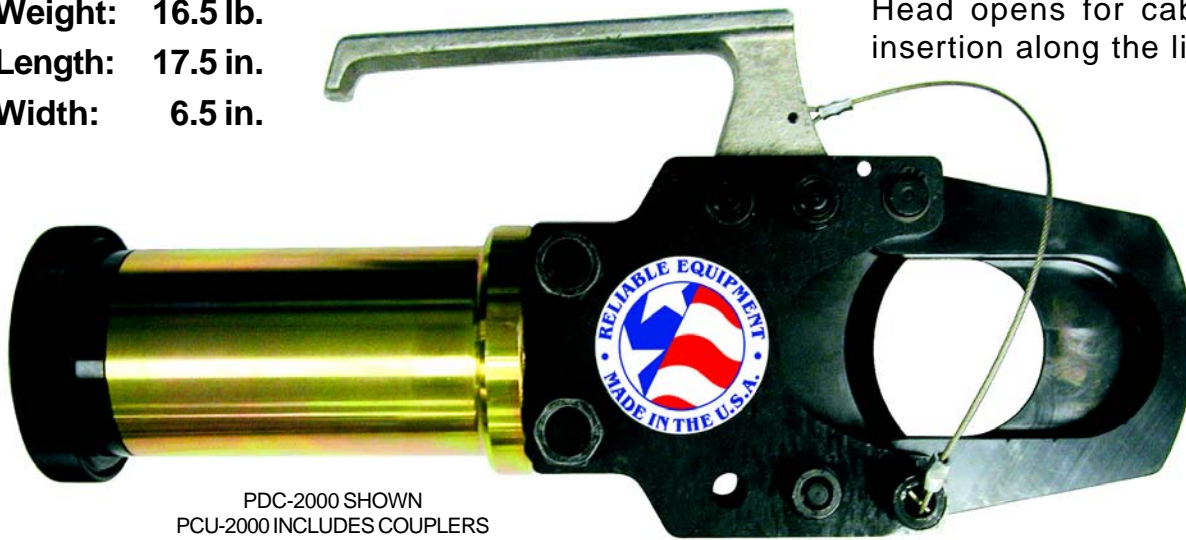

RELIABLE EQUIPMENT & SERVICE CO., INC.

Weight: 16.5 lb.
Length: 17.5 in.
Width: 6.5 in.

Head opens for cable insertion along the line

PDC-2000 SHOWN
 PCU-2000 INCLUDES COUPLERS

2000 SERIES

DOUBLE ACTING HYDRAULIC CUTTING TOOL

This guillotine style cutter features up to a 2 inch cutting capacity, 360° rotating head, and a built-in auxiliary handle.

These cutters can be used for cutting cable, wire rope, soft steel bolts, guy strand, ground rods, anchor bolts, and rebar.

The PDC-2000 makes a straight, clean cut every time.

2000 SERIES - MAXIMUM CONDUCTOR CAPACITY

System	Double-Acting
Capacity (Jaw Opening)	2 inch.
Force @ 10,000 psi (690 bar)	28,048 lb.
Return @ 5,000 psi (345 bar)	10,445 lb.
Max Operating Pressure	10,000 psi (690 bar)
Max Return Pressure	5,000 psi (345 bar)
Couplers	Direct Connect

Weight: 16.5 lb.
Length: 17.5 in.
Width: 6.5 in.

Head opens for cable insertion along the line.

REL-2000SA

DOUBLE ACTING HYDRAULIC CUTTING TOOL

This guillotine style cutter features up to a 2 inch cutting capacity, 360° rotating head, and a built-in auxiliary handle.