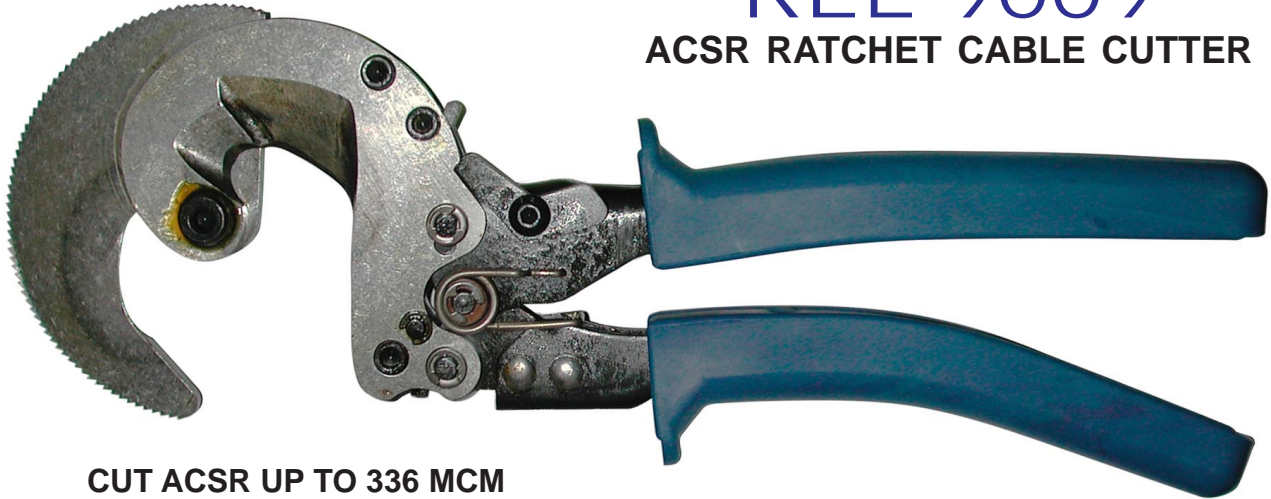

RELIABLE EQUIPMENT & SERVICE CO., INC.

92 STEAMWHISTLE DRIVE • IVYLAND, PA 18974 • FAX: 215-357-9193 • TOLL FREE: 800-966-3530

REL-9009 ACSR RATCHET CABLE CUTTER

CUT ACSR UP TO 336 MCM

SPECIFICATIONS _____

LENGTH: 10.5 IN.

WEIGHT 1.2 LB.

MAX CAPACITY _____

ACSR 336 MCM - 18/1

STEEL 3/16 IN.

COPPER 350 MCM

ALUMINUM 500 MCM

The REL-9009 Ratcheting Cable Cutter has been designed to cut a wide range of cable with the convenience of single handed operation.

This model features a full ratcheting cycle and release in all cutting positions. The handle locks in closed position for easy storage and transportation. Heavy duty handle features a rubber grip, and ergonomic design to provide maximum cutting leverage.

The REL-9009 puts alot cutting power in the palm of your hand.

Consult your RELIABLE represntative for more information about this item, or our complete line of tools and accessories for the Power Utility and Construction industries.