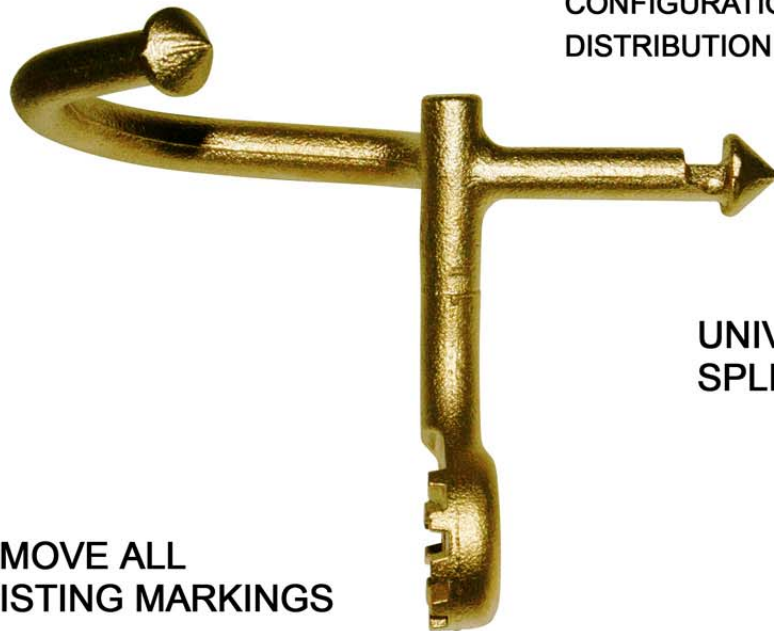

REL-DFH

DISCONNECT FUSE HOOK

ALUMINUM-BRONZE CONSTRUCTION
UNIVERSAL SPLINE CONNECTION
STRAIGHT PRONG ANSI CONFIGURATION

HOOK KEEPS FUSES FROM SLIDING OFF.

STRAIGHT PRONG TO ANSI CONFIGURATION FOR DISTRIBUTION SWITCH STICKS

UNIVERSAL SPLINE

* REMOVE ALL EXISTING MARKINGS