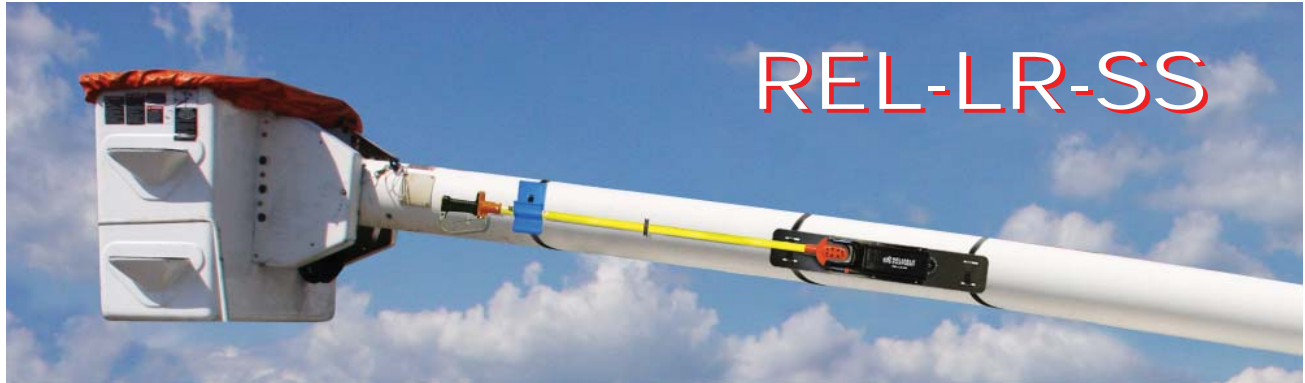

RELIABLE EQUIPMENT & SERVICE CO., INC.

92 Steamwhistle Drive • Ivyland, PA 18974 • Phone: 800-966-3530 • FAX: 215-357-9193

BOOM MOUNTED LONG REACH SAW SCABBARD

Keep tools and your bucket organized, clean and safe.

Protect workers and equipment from the hazards of working within the limited space of an aerial bucket.