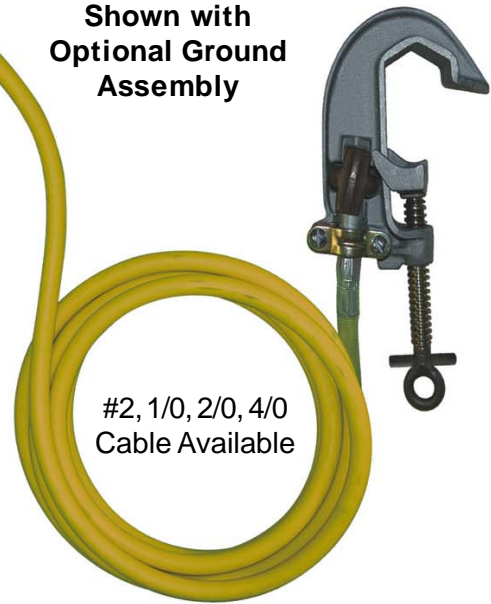

RELIABLE EQUIPMENT & SERVICE CO., INC.

NEW
for 2009

R-T-GRND TEMPORARY SCREW GROUND ROD

Shown with
Optional Ground
Assembly

#2, 1/0, 2/0, 4/0
Cable Available

RELIABLE's R-T-GRND Temporary Screw Ground Rod will provide a ground where a system ground is not available. When installed, the 6' spiraled ground rod develops less resistance than straight ground rods. (Actual resistance values depend upon soil properties) The reusable Ground Rod is copper clad. The helix (spiral), handle and wing nut are bronze. Custom Assemblies are available. Consult your **RELIABLE** representative.