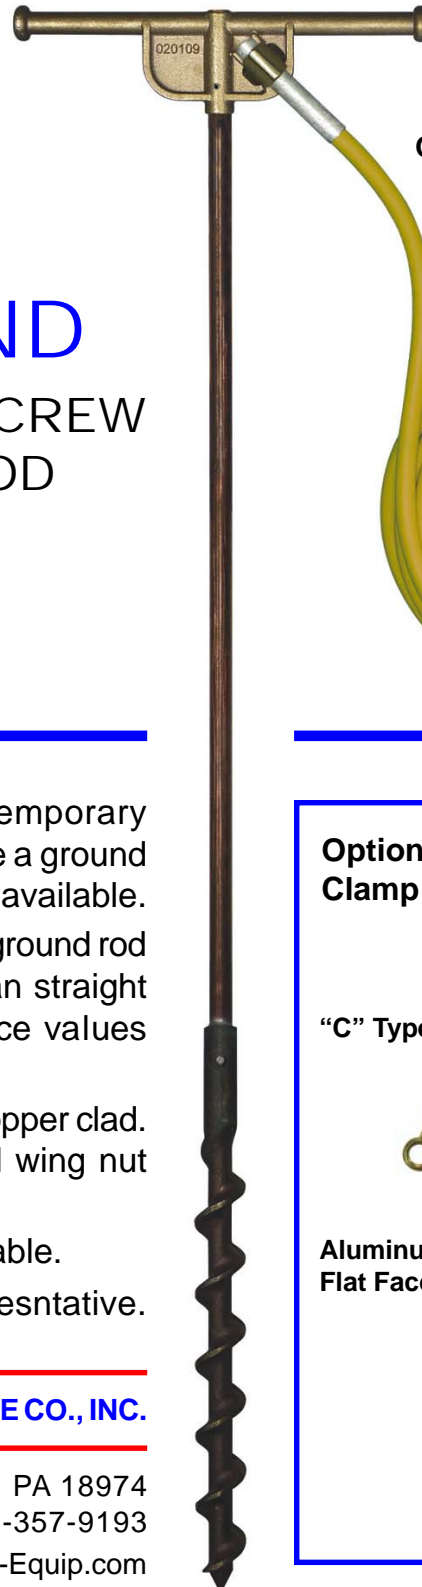

RELIABLE EQUIPMENT & SERVICE CO., INC.

NEW
for 2009

R-T-GRND TEMPORARY SCREW GROUND ROD

Shown with
Optional Ground
Assembly

#2, 1/0, 2/0, 4/0
Cable Available

RELIABLE's R-T-GRND Temporary Screw Ground Rod will provide a ground where a system ground is not available. When installed, the 6' spiraled ground rod develops less resistance than straight ground rods. (Actual resistance values depend upon soil properties) The reusable Ground Rod is copper clad. The helix (spiral), handle and wing nut are bronze. Custom Assemblies are available. Consult your **RELIABLE** representative.