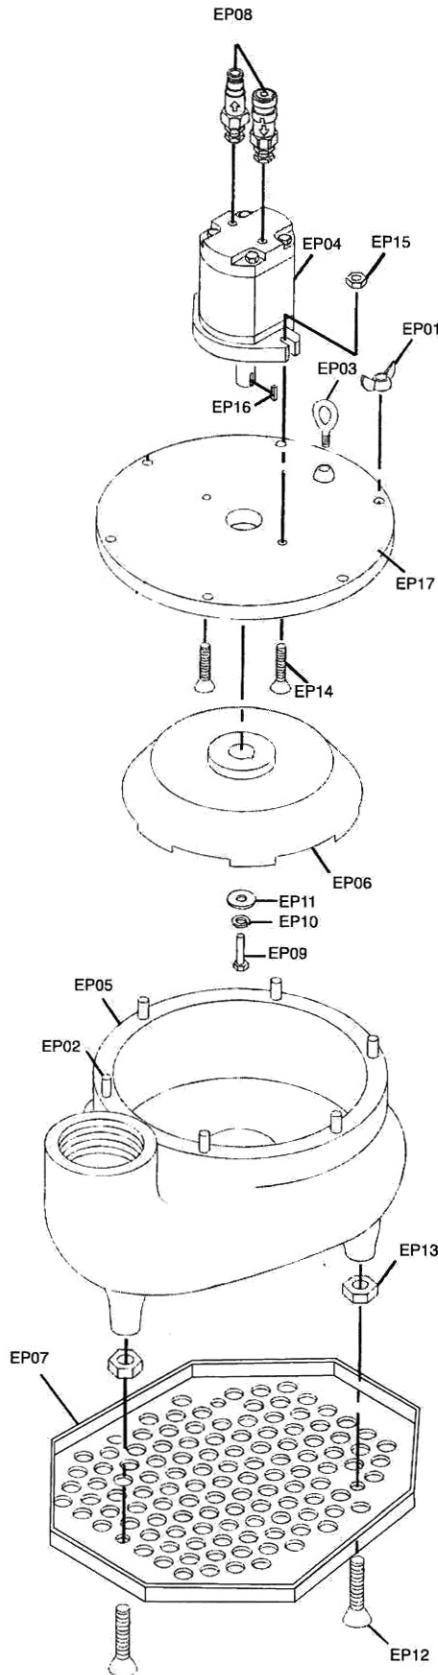

# REL-TP3

## HYDRAULIC SUBMERSIBLE TRASH PUMP

P/N	Qty	Description
EP01	6	Wing Nut
EP02	6	Stud
EP03	1	Lifting Eye
EP04	1	Motor
EP05	1	Urethane Volute
EP06	1	Impeller
EP07	1	Base
EP08	1	FF Coupler Set
EP09	1	Bolt
EP10	1	Lock Washer
EP11	1	Washer
EP12	3	Base Mounting Bolts
EP13	3	Base Mounting Nuts
EP14	2	Motor Mounting Bolts
EP15	2	Motor Mounting Nuts
EP16	1	Motor Shaft Key
EP17	1	Motor Mount Plate