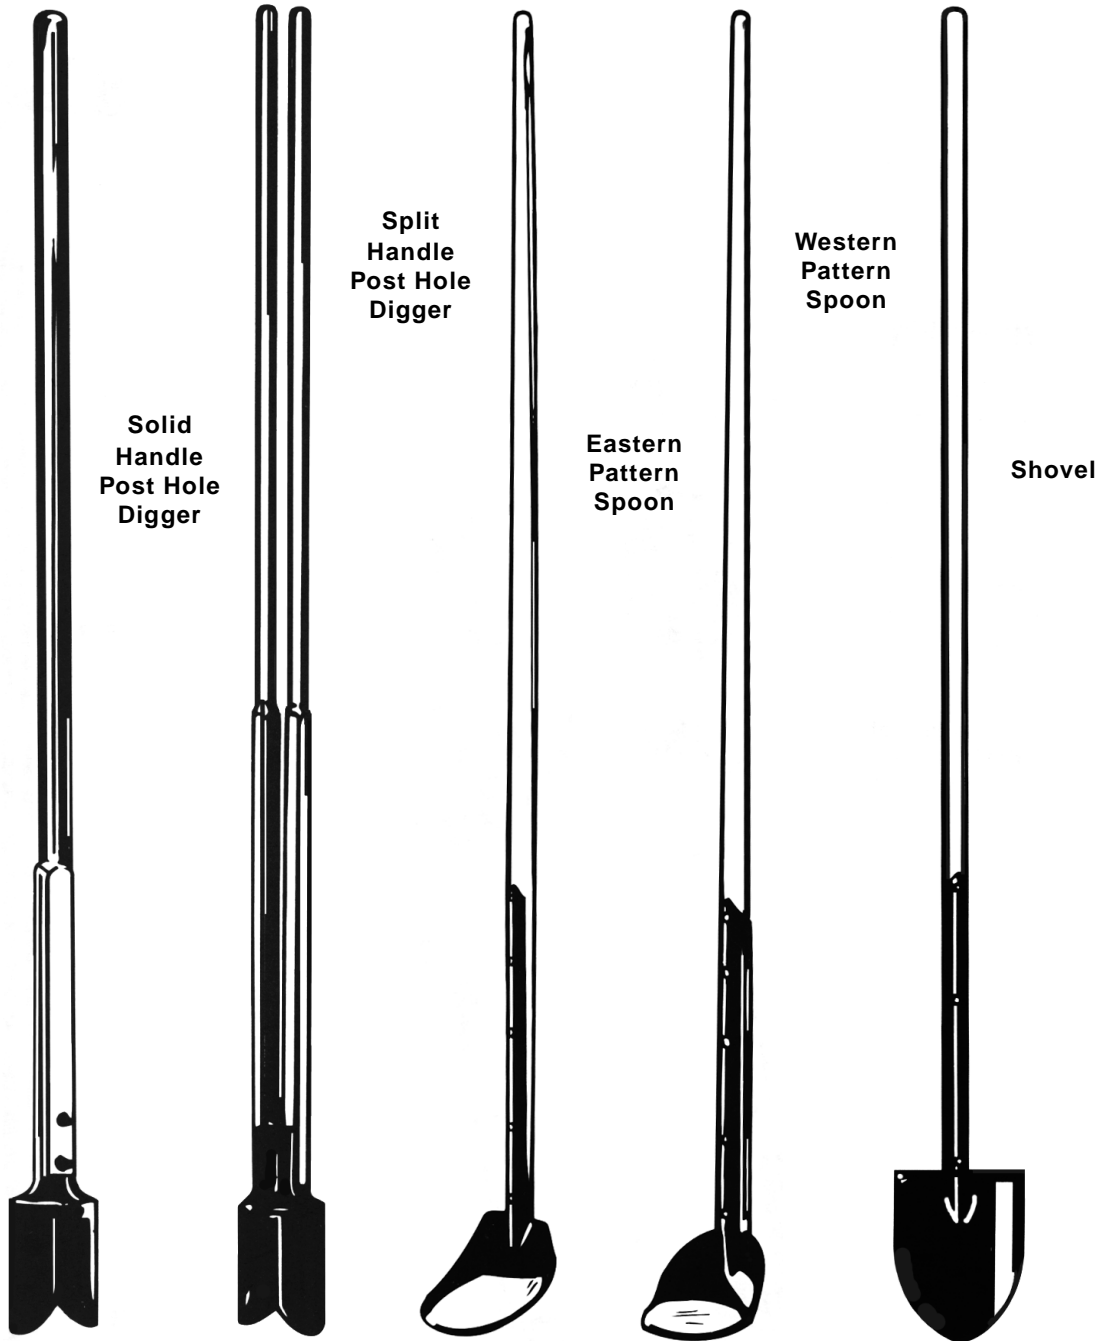

Tooling solutions for the power utility industry.

PART	DESCRIPTION	REPL. HNDL.
2050-8	8' SPLIT HANDLE POST HOLE DIGGER	2050-A
2051-8	8' SOLID HANDLE POST HOLE DIGGER	2051-A
2025	9' SPOON - WESTERN PATTERN	1007
2025-E	9' SPOON - EASTERN PATTERN	1007
2026	10' SPOON - WESTERN PATTERN	1008
2026-E	10' SPOON - EASTERN PATTERN	1008
2034	9' SHOVEL	1007
2035	10' SHOVEL	1008