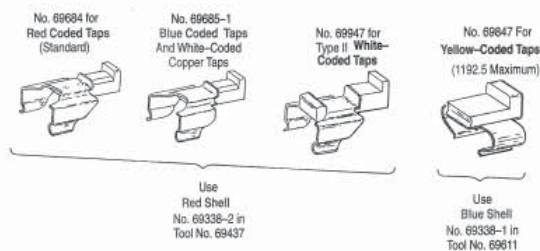

69947 & 69685-1
Clips (Incl. w/ 69437)