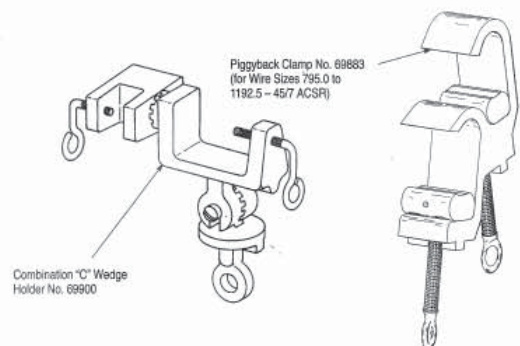

HOT STICK KIT # 69610-1