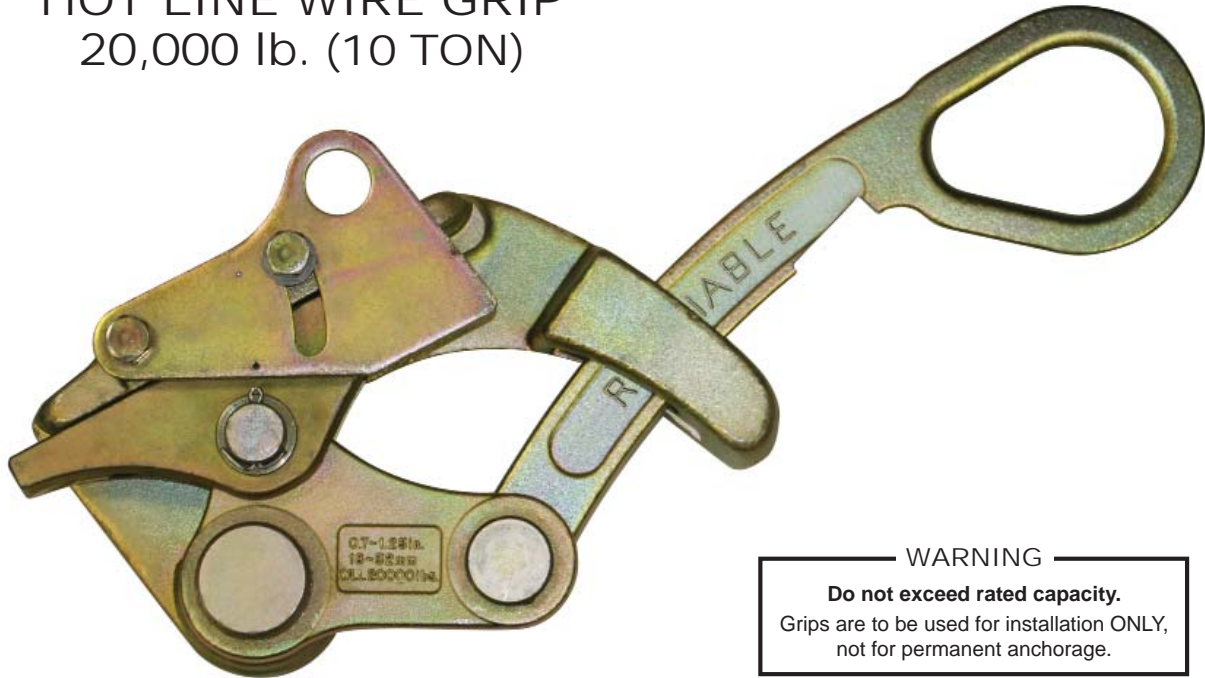

## REL-20000-HG

HOT LINE WIRE GRIP  
20,000 lb. (10 TON)

## The REL-20000-HG is the grip you need for your next BIG PULL

Forged steel construction is durable yet light weight (21 lbs.) and features a chromate finish to protect unit from rust and corrosion.

Grips can be opened easily for quick placement and removal from the wire.

Notched handle locks grip open to assist with grip placement.

Rated for a various wire types and sizes from 397 to 1130 MCM reducing field grip changes.

Grips open easily and release instantly to quickly insert or remove wire.

## REL-20000-WG WIRE PULLING GRIP 20,000 lb. (10 TON)

The **REL-20000-WG** is the grip you need for your next **BIG PULL**

Jaws open smoothly and release instantly for easier insertion or removal of wire.